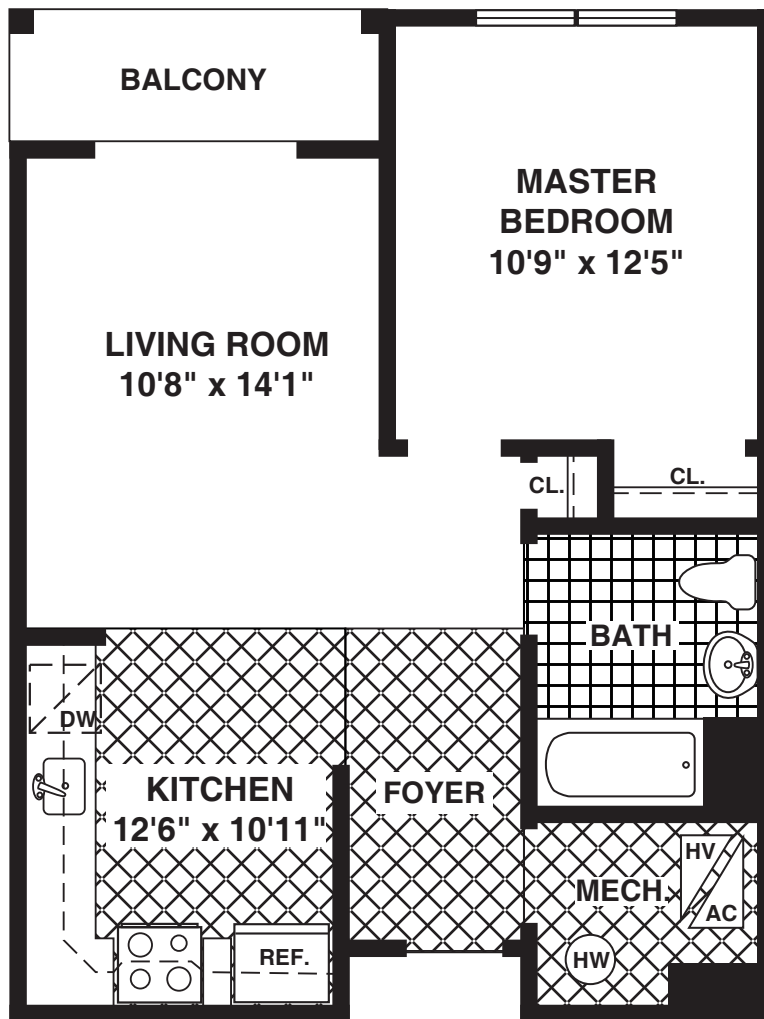

RENAISSANCE VILLAGE

ROXBURY

1 Brook Drive • Apt. #110 • Ledgewood, NJ 07852

Phone: 862.254.2260 | Email: Info@ContinentalProperties.com

The Marlowe

**Third Floor Only*

1 Bedroom • 1 Bath

**All dimensions are approximate and subject to change.*