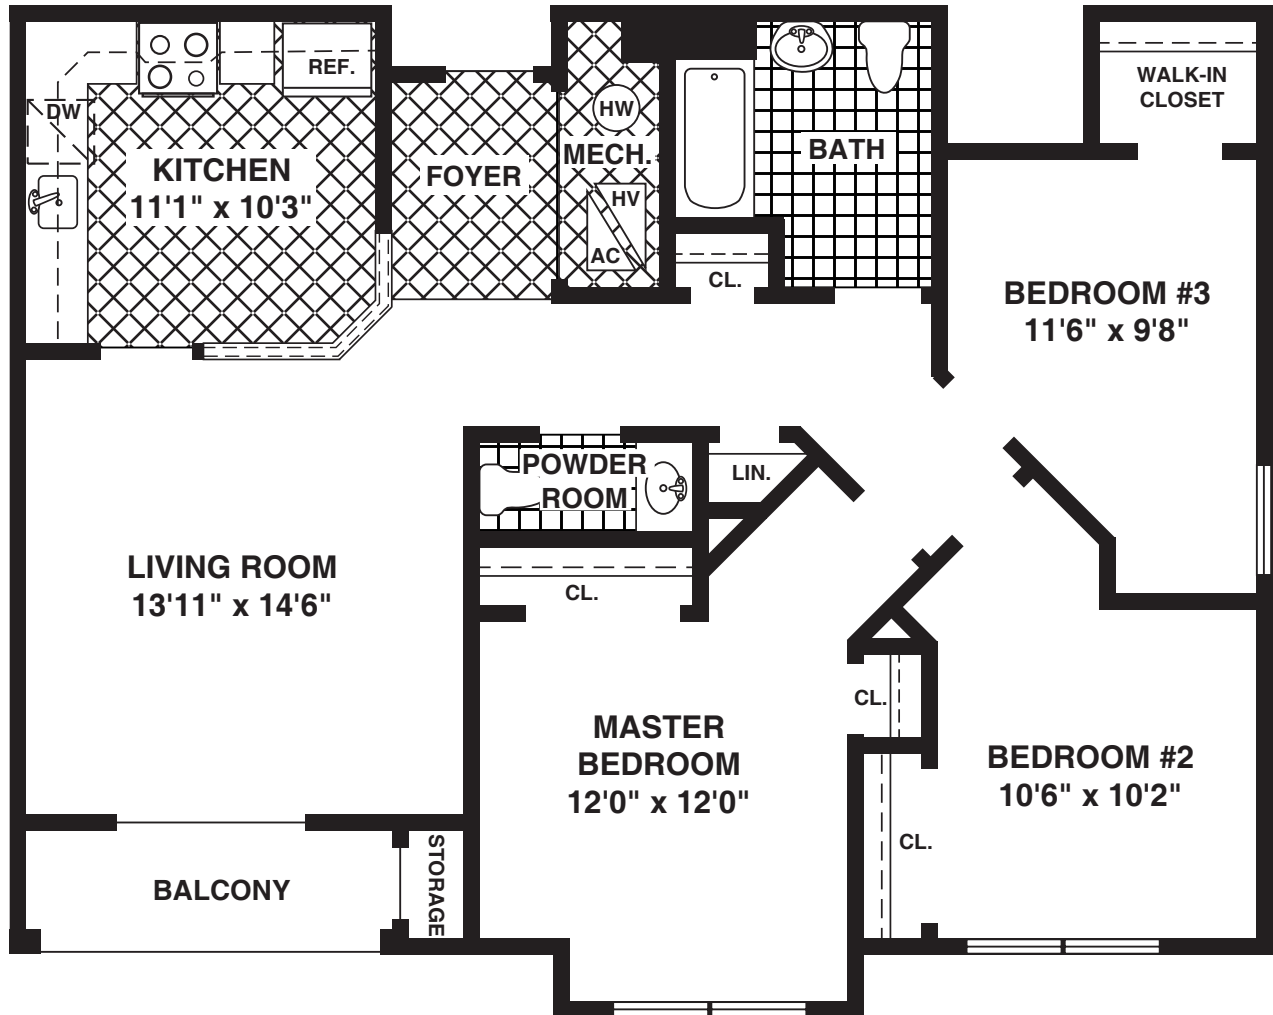

RENAISSANCE VILLAGE

ROXBURY

1 Brook Drive • Apt. #110 • Ledgewood, NJ 07852

Phone: 862.254.2260 | Email: Info@ContinentalProperties.com

The Drake

3 Bedrooms • 1.5 Baths

**All dimensions are approximate and subject to change.*