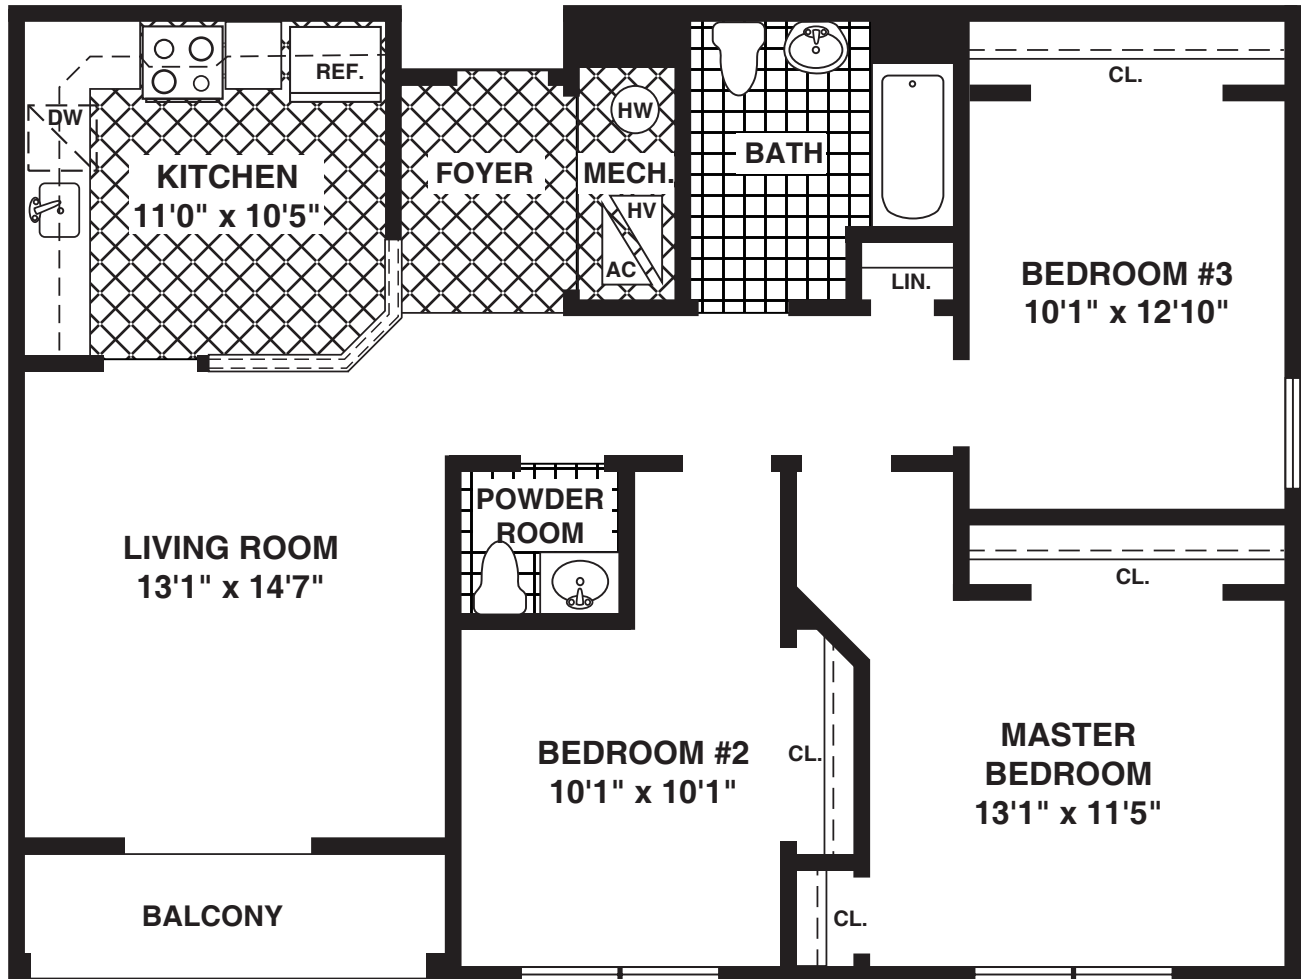

RENAISSANCE VILLAGE

ROXBURY

1 Brook Drive • Apt. #110 • Ledgewood, NJ 07852

Phone: 862.254.2260 | Email: Info@ContinentalProperties.com

The Chapman

3 Bedrooms • 1.5 Baths

**All dimensions are approximate and subject to change.*