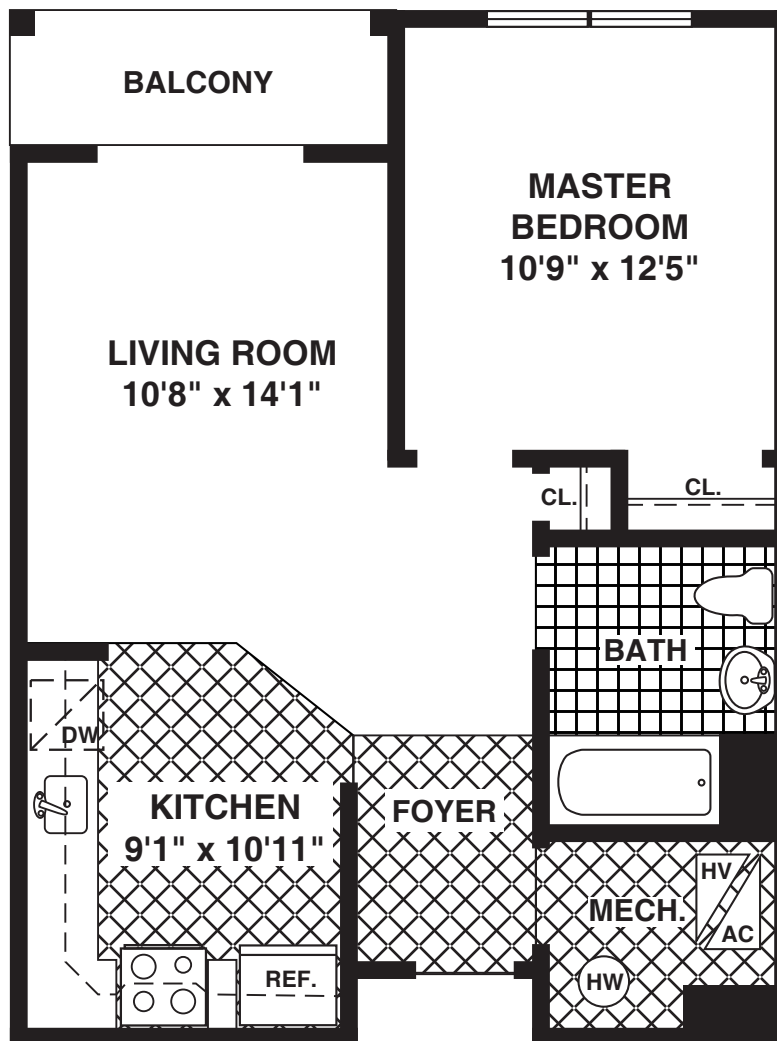

RENAISSANCE VILLAGE

ROXBURY

1 Brook Drive • Apt. #110 • Ledgewood, NJ 07852

Phone: 862.254.2260 | Email: Info@ContinentalProperties.com

The Arbeau

**First and Second Floor Only*

1 Bedroom • 1 Bath

**All dimensions are approximate and subject to change.*